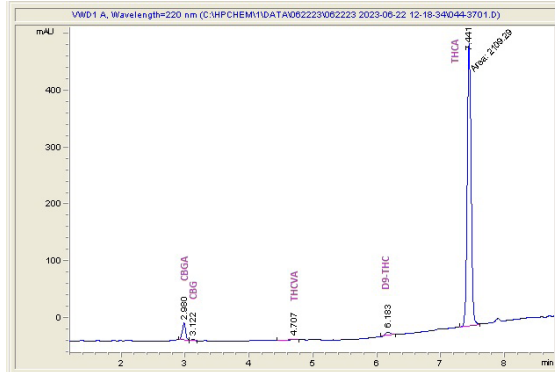

New Standard Hemp Company

Sample 614-062624-016

Wedding Cake

Sample Submitted: 06-26-2024; Report Date: 06-28-2024

Exotic Wedding Cake THC-A Hemp

Plant Material: Flower

Chromatogram