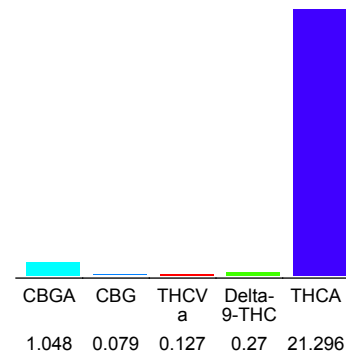

Cannabinoid Profile

Cannabinoid Profile by HPLC

0.27%

Delta-9-THC

0.00%

CBD

22.82%

Total Cannabinoids

Cannabinoid	% wt	mg/g
CBGA	1.048	10.48
CBG	0.079	0.79
THCVa	0.127	1.27
Delta-9-THC	0.27	2.7
THCA	21.3	212.96
Total Cannabinoids	22.82	228.2
Calculated Total THC	18.95	189.47
Calculated CBD Yield	0.00	0.00

Calculated Total THC = Delta-9-THC + 0.877 * THCA
Calculated Maximum CBD Yield = CBD + 0.877 * CBDA

Marin Analytics, LLC

250 Bel Marin Keys Blvd, Suite D4
Novato, CA 94949

833-321-TEST / info@marinanalytics.com

Sara Biancalana
Chief Scientist